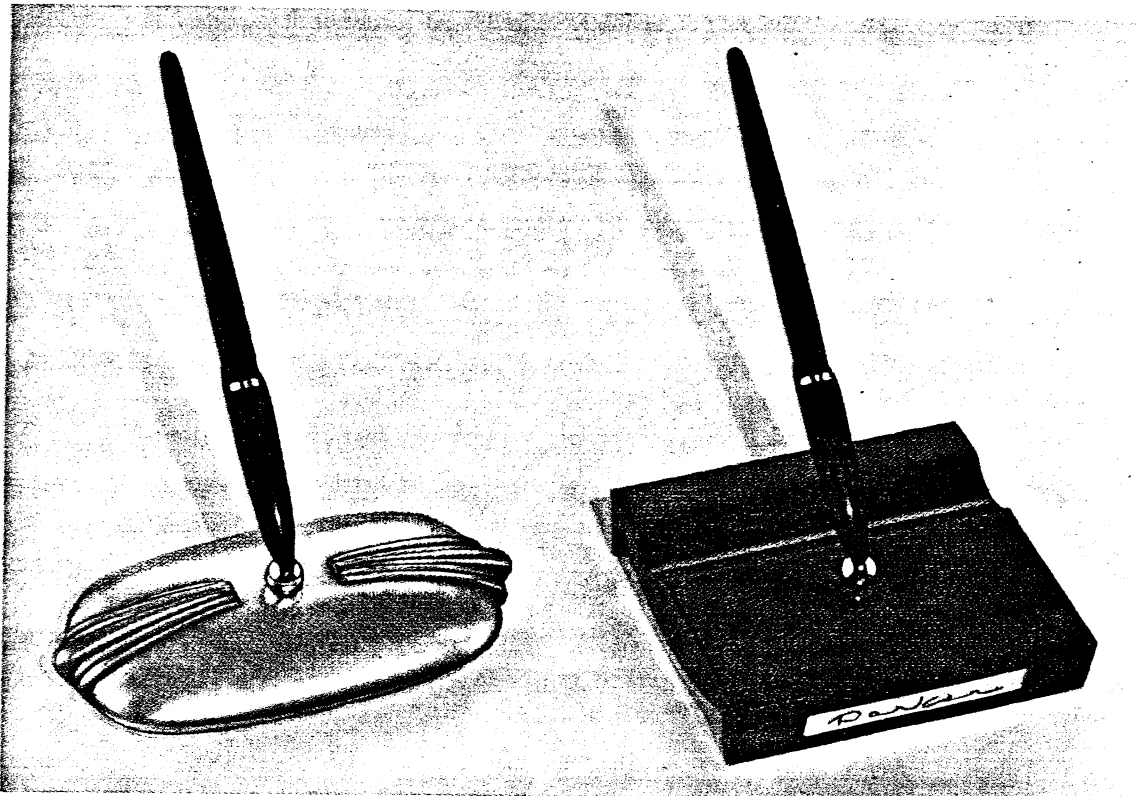

Parker "51" MAGNETIX Desk Sets

(OUT OF STOCK)

MODEL NO. 90-111

Classic design. Butler-finished cast metal with rounded ends. Black "51" pen and holder, 3¼ x 5¼" . . . . . $17.50.

MODEL NO. 90-108

Black-finished metal with pencil groove. Black "51" pen and holder, 4½ x 5" . . . . . $17.50.